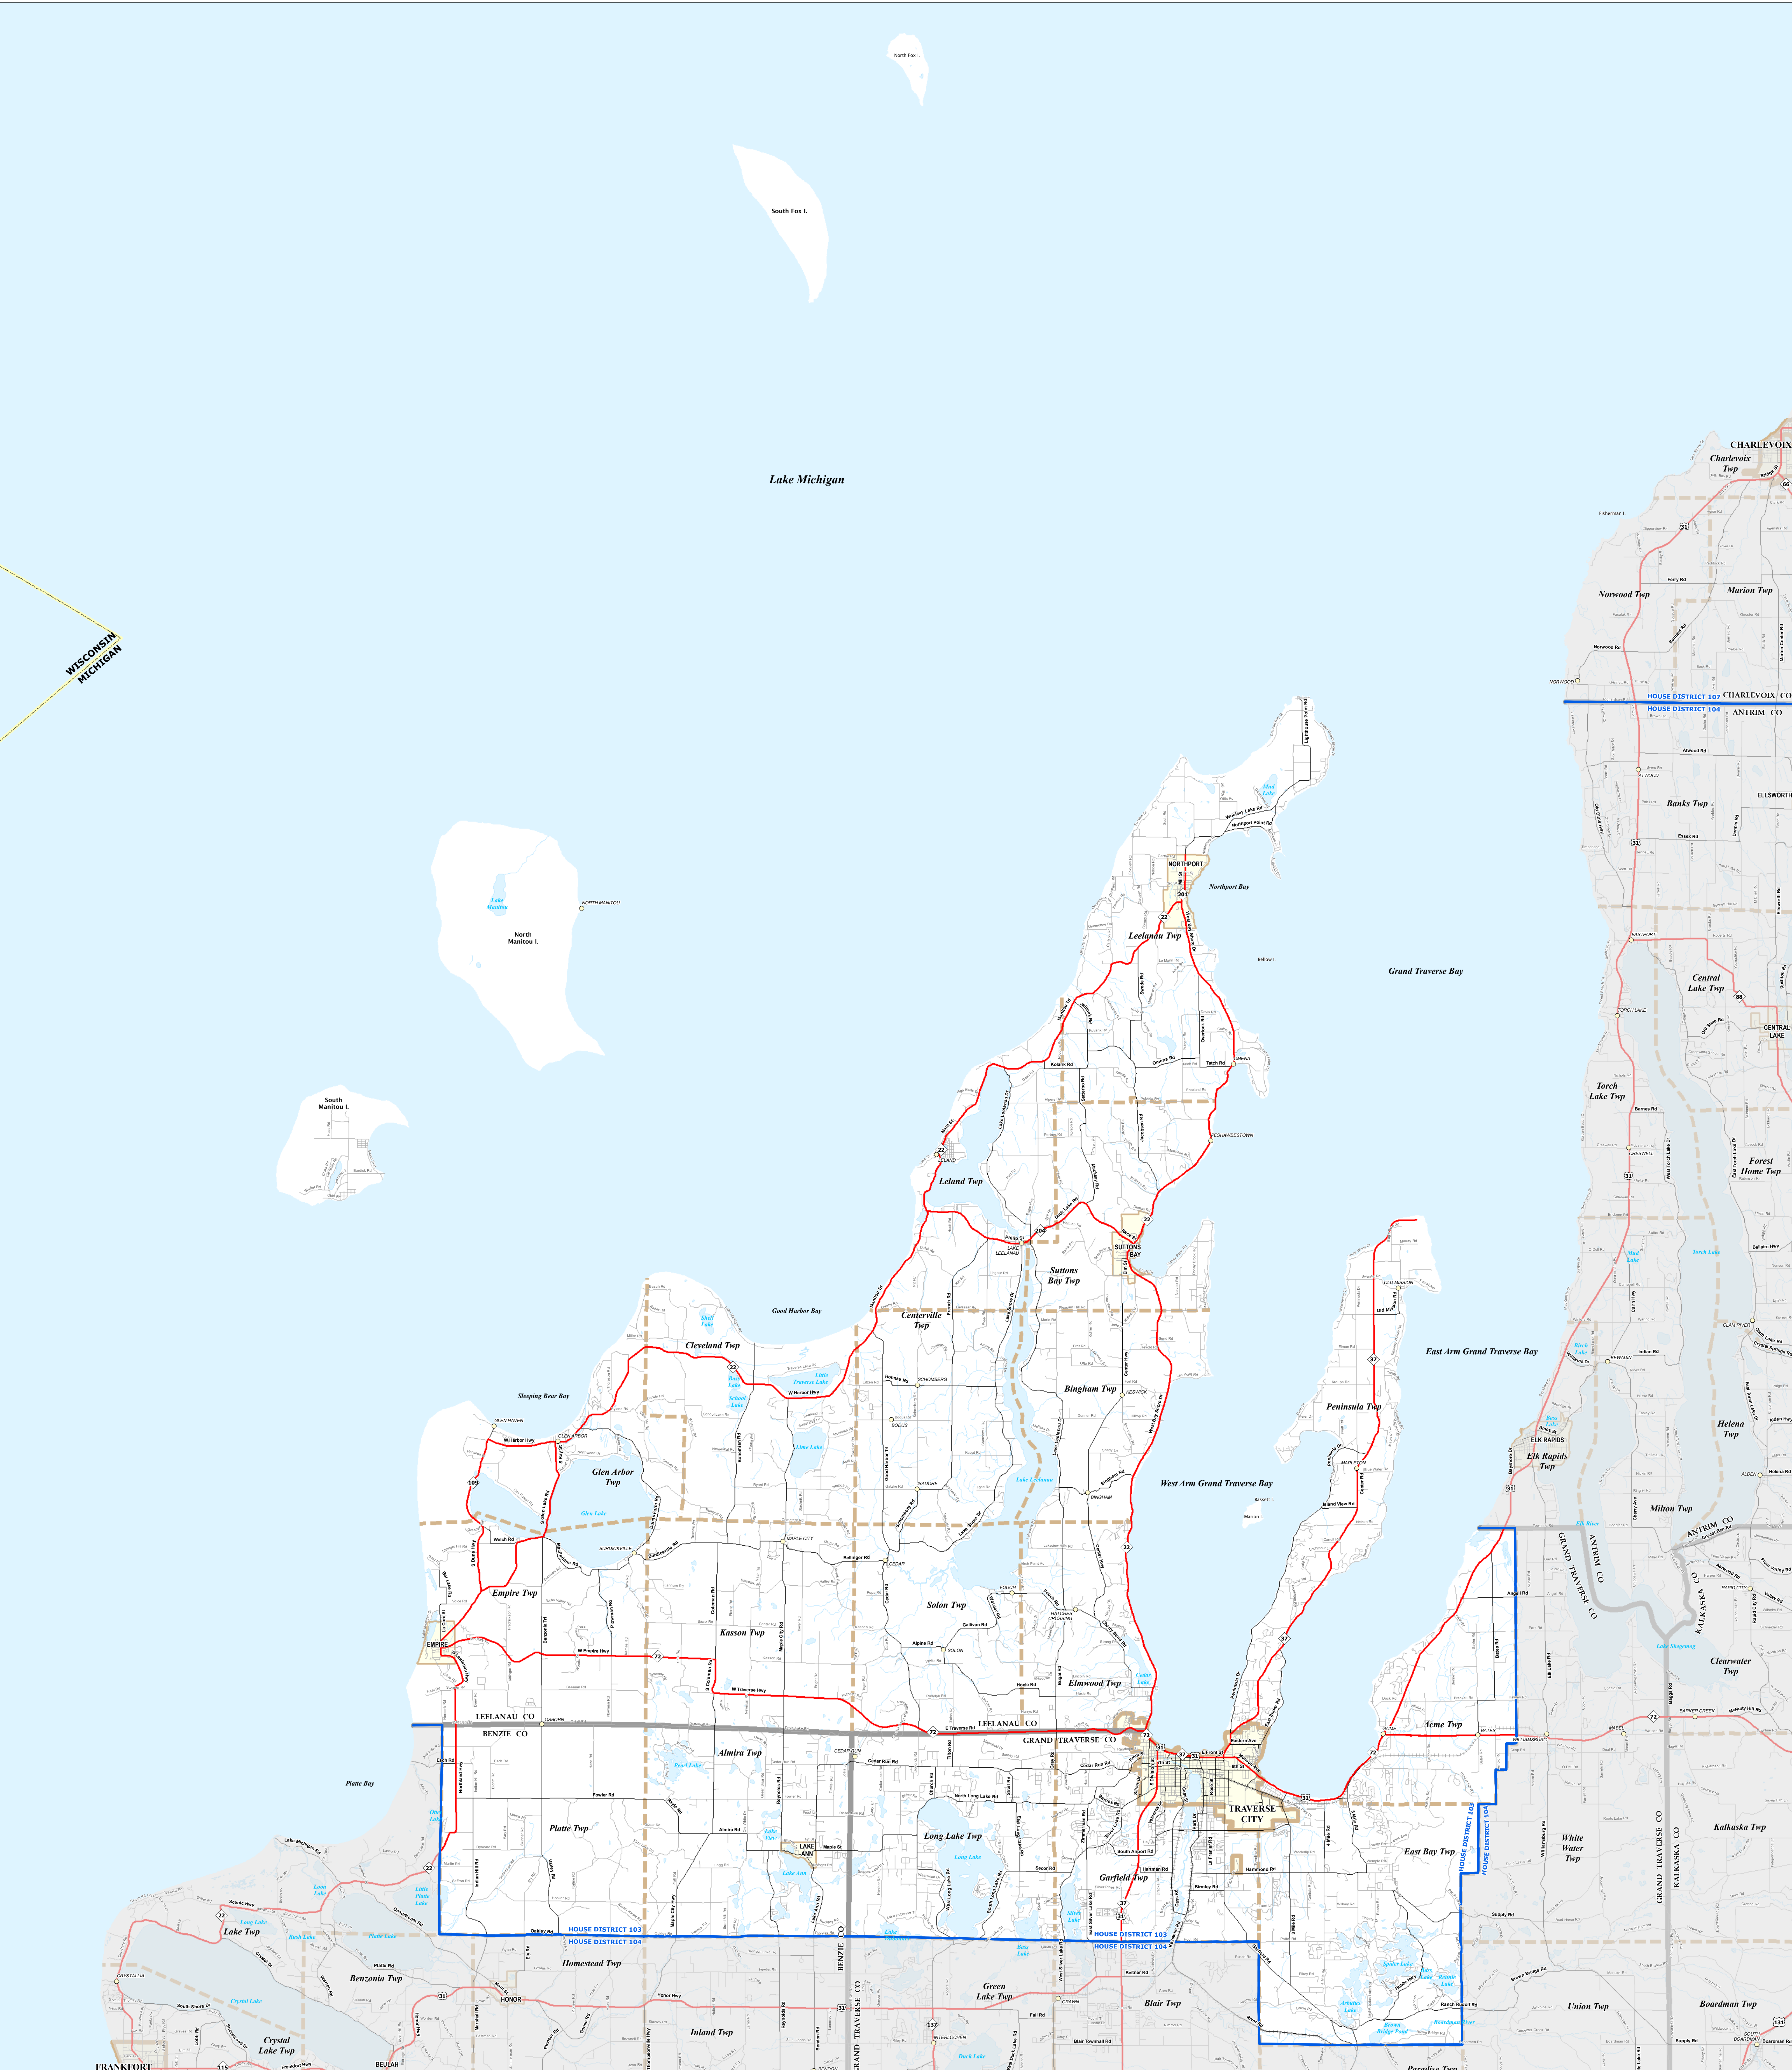

MICHIGAN STATE HOUSE DISTRICT 103

2021 Apportionment Plan

Legend

House District	Township	Freeway	Railroad
City	County	Highway	Water Feature
Village	State	Primary Road	River, Stream, or Drain
Unincorporated Place	Local Road